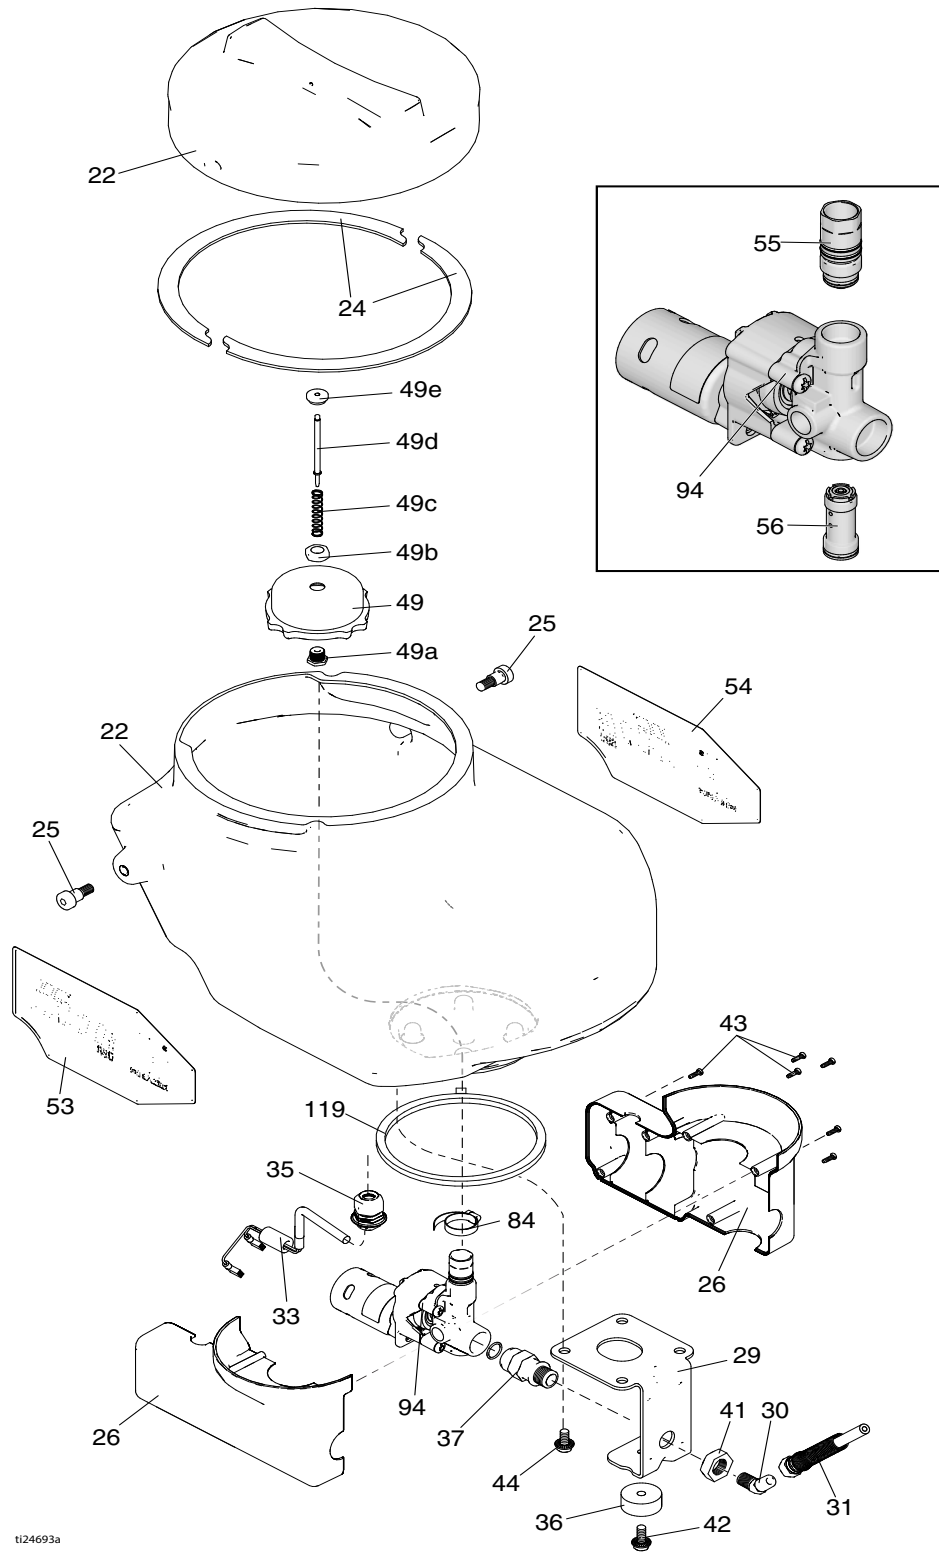

Parts

t124693a

Parts List

Ref.	Part	Description	Qty	Ref.	Part	Description	Qty
22‡	24R795	KIT, hopper, S90, <i>includes 24, 25, 53, 54, 119</i>	1	49b	192348	NUT, head	1
24	16U373	SEAL, lid, hopper	2	49c	127962	SPRING	1
25	126108	SCREW, shoulder, socket head	2	49d	17C934	STEM, ball knocker	1
26	24R883	KIT, cover, S90 pump, <i>includes 43</i>	1	49e	17C935	KNOB	1
29	16T186	BRACKET, pump	1	53	16U679	LABEL, brand, S90, hopper, lside	1
30	126954	FITTING, elbow, 45 deg, 1/4 npt	1	54	16U677	LABEL, brand, S90, hopper, rside	1
31	277183	HOSE, cpd, 3/16 in. x 6 ft, 3300 wp	1	55	16U602	HOUSING, inlet assembly	1
33	16U707	HARNES, motor wire, <i>includes 35</i>	1	56	16T184	VALVE, outlet, ball check	1
35	126955	BUSHING, strain relief	1	62	109576	PACKING, o-ring	1
36	113817	BUMPER	1	84	117464	CLAMP, hose, micro 1.75 max dia.	1
37	16T185	FITTING, pump adapter	1	94	24R172	KIT, complete pump and motor	1
41	100071	NUT, hex	1	114	865663	STRAINER, mesh, hopper, 5 gallon (12 pack) (item not shown)	1
42	117791	SCREW, cap, tri lobe	1	119	17C502	SEAL, hopper, base	1
43	119236	SCREW, mach, torx pan hd	6	‡ Lid Kit 24R820 is available (<i>includes 24</i>)			
44	111800	SCREW, cap, hex hd	4				
49	16U370	FILTER, hopper <i>includes 49a – 49e</i>	1				
49a	17C933	BUSHING, ball knocker	1