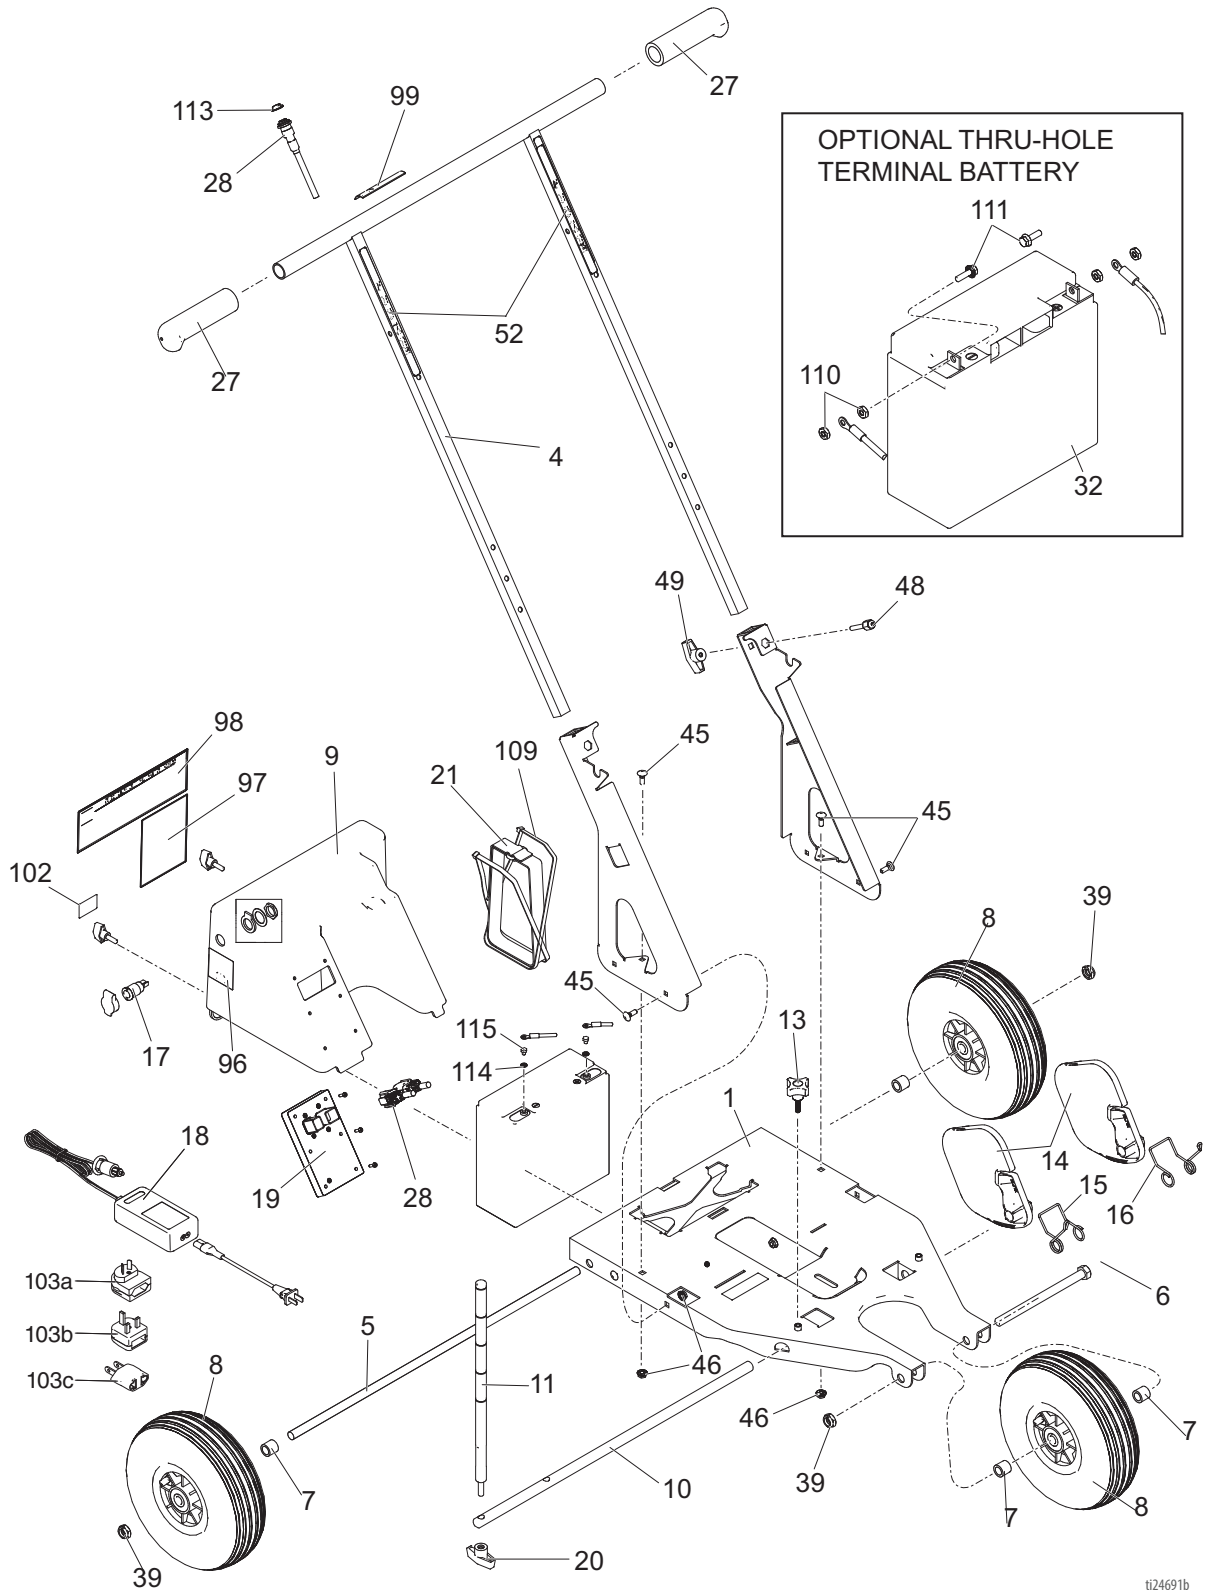

Parts

Parts List

Ref.	Part	Description	Qty	Ref.	Part	Description	Qty
1	16U476	FRAME, stamped, S90	1	32	24X370	KIT, battery, 18 ah, sealed	1
2	16U478	BRACKET, frame, right	1	33	16U707	HARNESS, motor wire	1
3	16U477	BRACKET, frame, left	1	39	119547	NUT, hex, lock, nylon, thin	3
4	24R069	BAR, handle, weldment	1	40	100270	SCREW, cap, hex hd	2
5	16U580	AXLE, rear, S90	1	43	119236	SCREW, mach, torx pan hd	6
6	126946	BOLT, cap, hex head	1	45	111570	BOLT, carriage	6
7	195367	SPACER	4	46	115942	NUT, hex, flange head	6
8	126947	TIRE, 10 inch, pneumatic	3	48	24R664	KIT, handle bar fasteners	1
9	24R882	KIT, shroud, battery, <i>includes 96, 97a, 97b, 98, 102</i>	1	49	115480	KNOB, to handle	2
10	16U229	BAR, support	1	52	16U680	LABEL, brand, S90, handle, upright	2
11	16U230	BAR, adjustment, height	1	96	16V158	LABEL, 12V battery charge	1
13	15D862	NUT, hand	1	▲97a	16V162	LABEL, warning, iso, multiple	1
14†	16U231	SHIELD, spray, guide, plastic	2	▲97b	16V507	LABEL, warning, iso, Europe	1
15	15F142	GUIDE, wire, right shield	1	98	16V161	LABEL, quick start instructions	1
16	15F143	GUIDE, wire, left shield	1	99	16V157	LABEL, indicator light	1
17		JACK, charger, 12 volt, 15 Amp	1	102	16D576	LABEL, Made in USA w/global comp	1
	126951	Series A		103a	124783	PLUG, converter, Asia/Aus	1
	127926	Series B		103b	124507	PLUG, converter, UK	1
18a		CHARGER, 120V ac, USA	1	103c	127155	PLUG, converter, Japan	1
	17C571	Series A, <i>includes 17</i>		109	108774	STRAP, tie, wires	2
	17C565	Series B		110	113505	BATTERY, terminal nut	4
18b		KIT, charger, S90, 240V, Euro	1	111	125857	BATTERY, terminal bolt	2
	17C572	Series A, <i>includes 17, 103a, 103c</i>		113	16V701	BOOT, replacement	1
	17C566	Series B		114	111307	WASHER	2
18d		KIT, charger, S90, 240V, Asia/Aus	1	115	128131	SCREW	2
	17C572	Series A, <i>includes 17, 103a, 103c</i>					
	17C568	Series B, <i>includes 103a, 103c</i>					
19*	24R792	KIT, board, control, S90, <i>includes 43</i>	1				
20	127052	KNOB, T-handle	1				
21	126949	STRAP, battery	1				
27	114659	GRIP, handle	2				
28	24P924	SWITCH, pushbutton	1				

† 24P894 KIT, spray shield, S90, includes 14, 15, 16

* Fuse is a 30 Amp automotive fuse, Regular ATO

▲ Replacement Warning and Safety labels are available at no cost.