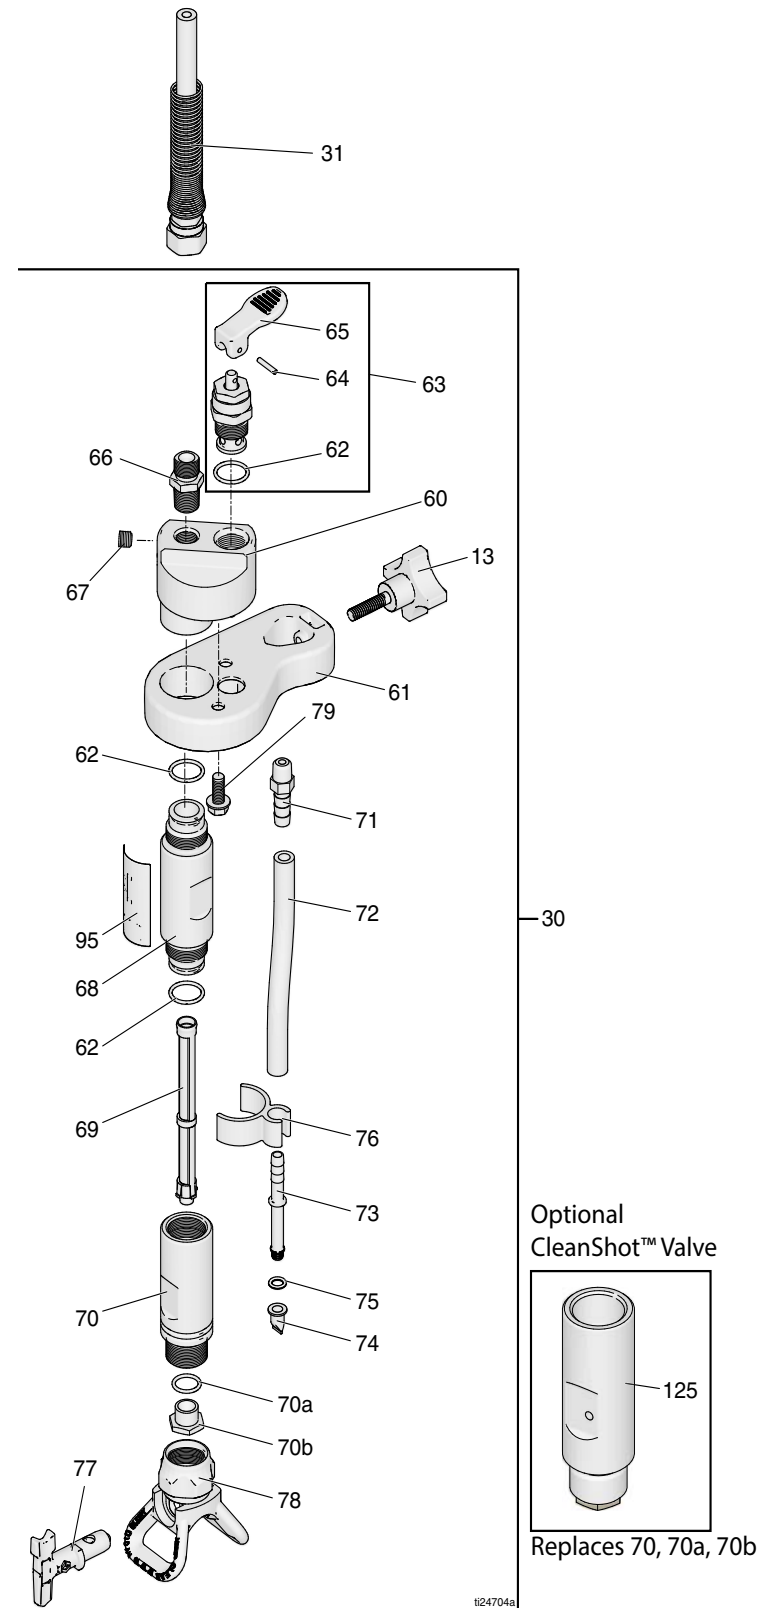

Parts

Parts List

Ref.	Part	Description	Qty	Ref.	Part	Description	Qty
13	15D862	NUT, hand	1	70	17C501	HOUSING, filter, turf	1
30	24P124	KIT, holder, tip, <i>includes 31-79</i>	1	70a	103610	O-RING, packing	1
31	277183	HOSE, cpld, 3/16 in. x 6 ft, 3300 wp	1	70b	17C500	HOUSING, restrictor	1
60	16T159	MANIFOLD, filter	1	71	103875	ADAPTER, hose, barb	1
61	16U255	HOLDER, tip	1	72	16U667	TUBE, drain	1
62	109576	PACKING, o-ring	3	73	16C645	TUBE, drain	1
63	24R790	KIT, valve, prime, S90, <i>includes 62-65</i>	1	74	196467	VALVE	1
64	119956	PIN, straight	1	75	104893	PACKING, o-ring	1
65		HANDLE, drain valve	1	76	195400	CLIP, spring	1
66	162453	FITTING, (1/4 npsm x 1/4 npt)	1	77	LL5315	TIP, spray, RAC 5, striping	1
67	103147	PLUG, pipe	1	78	243161	GUARD, RAC IV / 5	1
68	16T160	TUBE, filter	1	79	112774	SCREW, mach, sltd hex wash hd	2
69	287033	FILTER, 100 mesh	1	95	16V159	LABEL, gun, filter	1
				125	24P969	VALVE, CleanShot, turf, <i>optional</i>