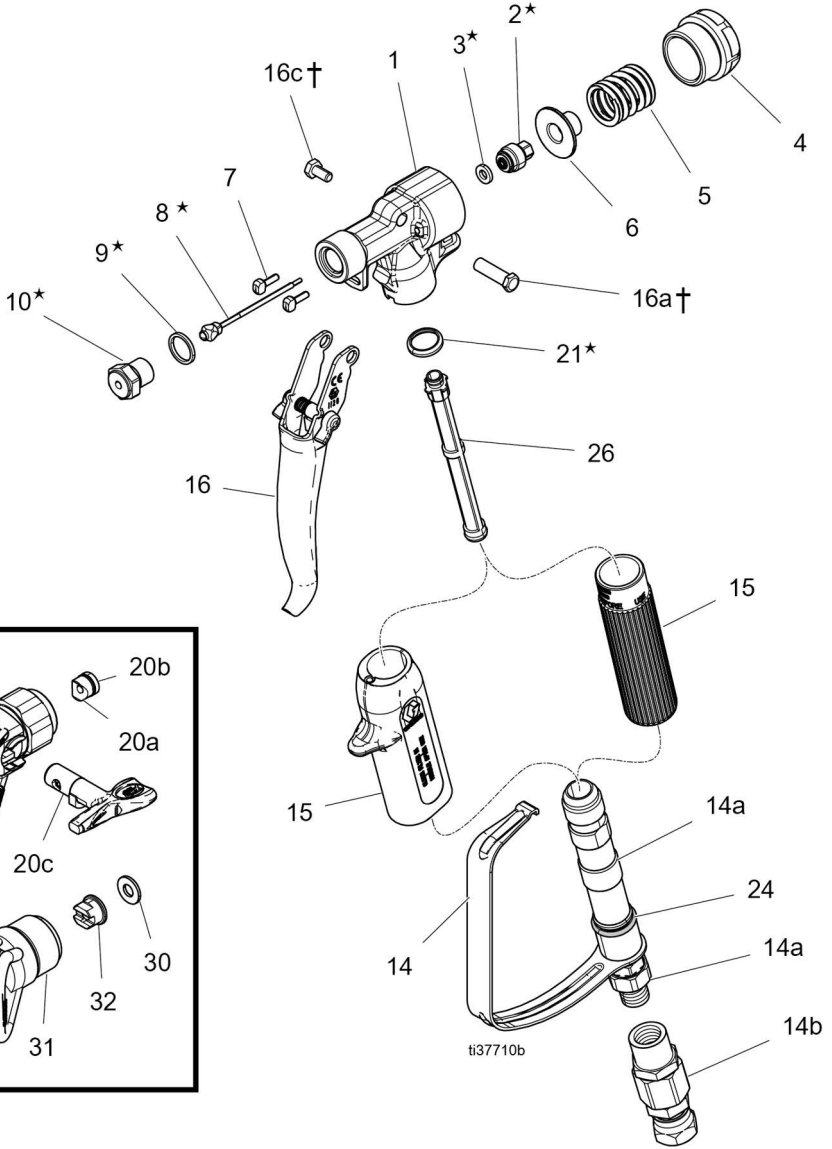

# Parts

## XTR7+ Parts List

Ref.	Part	Description	Quantity					
			XTR720	XTR721	XTR722	XTR723	XTR724	XTR725
1	19B238	BODY, gun	1	1	1	1	1	1
2*	245881	SEAL, retainer assembly	1	1	1	1	1	1
3*	---	GASKET	1	1	1	1	1	1
4	19B239	CAP, end	1	1	1	1	1	1
5	117350	SPRING	1	1	1	1	1	1
6	15E088	RETAINER, needle	1	1	1	1	1	1
7	15E085	PIN, actuator	2	2	2	2	2	2
8*	18C010	NEEDLE	1	1	1	1	1	1
9*	156766	GASKET	1	1	1	1	1	1
10*	245858	SEAT, valve	1	1	1	1	1	1
14	248952	KIT, repair, handle	1	1	1	1	1	1
	17V749	KIT, repair, handle						
14a★	---	SWIVEL						
14b	17G980	SWIVEL						
15	276997	HANDLE SLEEVE, insulated			1	1		
	15E083	HANDLE SLEEVE, round	1	1			1	1
16	287449	TRIGGER KIT, 4-finger, straight; includes 16a and 16b	1	1			1	
	287451	TRIGGER KIT, 4-finger, curved; includes 16a and 16b			1			
	287450	TRIGGER KIT, 2-finger; includes 16a and 16b				1		1
16a†	192272	PIN, pivot	1	1	1	1	1	1
16b†	203953	SCREW, cap, #10-24	1	1	1	1	1	1
19	XHD001	GUARD, RAC tip	1		1	1	1	1
20	XHDxxx	SWITCH, RAC tip; 519 size included			1	1	1	1
		SWITCH, RAC tip; 523 size included						
		SWITCH, RAC tip; 531 size included						
20a√	---	SEAL, fluid			1	1	1	1
20b√	---	GASKET			1	1	1	1
20c	---	TIP, spray, XHD RAC			1	1	1	1
21*	179733	SEAL, sleeve	1	1	1	1	1	1
24**	119740	O-RING	1	1	1	1	1	1
26	287032	FILTER, 60 mesh included with gun	1	1	1	1	1	1
	287034	FILTER, 60 mesh and 100 mesh combo	1	1	1	1	1	1
29▲	222385	CARD, medical alert (not shown)	1	1	1	1	1	1
30	166969	GASKET		1				

# Parts

Ref.	Part	Description	Quantity					
			XTR720	XTR721	XTR722	XTR723	XTR724	XTR725
31	220251	GUARD, flat tip		1				
32	163519	TIP, flat		1				

--- Not for sale.

▲ Replacement Danger and Warning labels, tags, and cards are available at no cost.

\* Parts included in Repair Kit 273141, purchased separately.

★ Do not remove swivel. If the swivel needs to be replaced, order replacement handle kit 248952.

† Trigger Kit (16) includes mounting hardware for either the XTR5 or XTR7 gun.