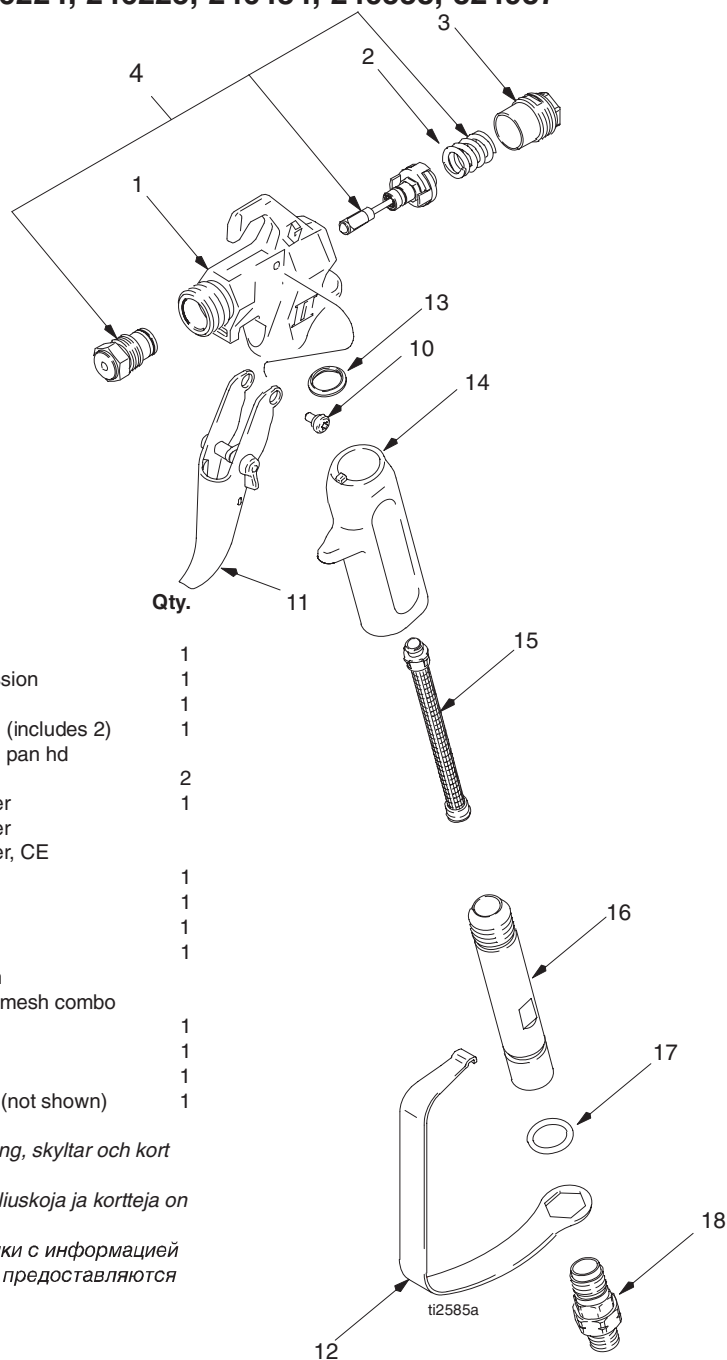

# Sprängskiss / Osapiirustus / Чертеж деталей

Contractor-modeller: / Contractor-pistoolimallit: /

Модели пистолета-распылителя Contractor:

246220, 246221, 246222, 246224, 246225, 246434, 246538, 824987

Ref. No.	Part No.	Description	Qty.
1	15B569	HOUSING	1
2	15D917	SPRING, compression	1
3	15B549	NUT, end	1
4	287031	KIT, needle, repair, (includes 2)	1
10	117602	SCREW, shoulder, pan hd (included with 11)	1
11	287102	TRIGGER, 2-finger	1
	287103	TRIGGER, 4-finger	2
	287104	TRIGGER, 2-finger, CE	1
12	15B579	GUARD, trigger	1
13	179733	SEAL, sleeve	1
14	15B580	HANDLE	1
15	287032	FILTER, 60 mesh	1
	287033	FILTER, 100 mesh	
	287034	FILTER, 60 & 100 mesh combo	
16	15B583	TUBE, handle	1
17	15B958	O-RING, packing	1
18	287099	SWIVEL	1
19▲	222385	WARNING CARD (not shown)	1